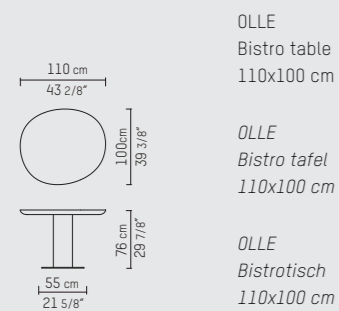

OLLE DINING TABLE

ENGLISH

Inspired by the shape of the studio's iconic KLINK sidetable, the OLLE series are infused with the same artisanal non-geometric contour. The new generous proportioned OLLE dining-and more accessible bistro table is the first table design to not have a head to the table, enabling users to sit intuitively and making everyone equally important

NEDERLANDS

Geïnspireerd door de vorm van de studio's iconische KLINK-bijzettafel, is de OLLE-serie gebaseerd op dezelfde handgevormde niet-geometrische vorm. De nieuwe, royaal uitgevoerde OLLE eetkamertafel en de kleinere bistrotafel is het eerste tafelontwerp zonder hoofd waaraan gebruikers intuïtief kunnen zitten en iedereen even belangrijk is.

DEUTSCH

Inspiziert von der Form des kultigen KLINK-Beistelltisches von Studio zeichnen sich die Produkte der OLLE-Reihe mit ihren asymmetrischen Formen durch dieselbe handwerklich hochwertige Fertigungskunst aus. Der neue, großzügig gestaltete OLLE-Ess- und Bistrotisch ist der erste Tisch, dessen Design ohne typisches Tischende auskommt, wodurch die Benutzer die Möglichkeit haben, intuitiv am Tisch Platz zu nehmen, sodass sich jede Person gleich wichtig fühlt.