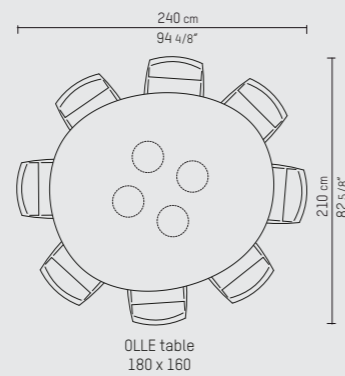

PIETBOON

OLLE  
DINING TABLE

SPECIFICATION  
SPECIFICATIE  
SPEZIFIKATION

**ENGLISH**

Colors oak	Black (BL), Dark brown (WE), Taupe (TP), Grey (GR), Grey brown (GB), Natural (BG), Dust grey (DG), Smoke grey (SG), White (WH), Opaque white (OW).
Material	Legs: Oak veneered legs with floor protection. Top: Varnished solid oak.
Weight / CBM	110x100 cm                      60 kg / 0,35 m <sup>3</sup> 180x160 cm                      112 kg / 1,30 m <sup>3</sup>