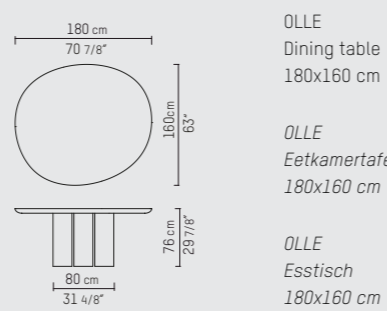

OLLE DINING TABLE

ENGLISH

Inspired by the shape of the studio's iconic KLINK sidetable, the OLLE series are infused with the same artisanal non-geometric contour. The new generous proportioned OLLE dining-and more accessible bistro table is the first table design to not have a head to the table, enabling users to sit intuitively and making everyone equally important

NEDERLANDS

Geïnspireerd door de vorm van de studio's iconische KLINK-bijzettafel, is de OLLE-serie gebaseerd op dezelfde handgevormde niet-geometrische vorm. De nieuwe, royaal uitgevoerde OLLE eetkamertafel en de kleinere bistrotafel is het eerste tafelontwerp zonder hoofd waaraan gebruikers intuïtief kunnen zitten en iedereen even belangrijk is.

DEUTSCH

Inspiziert von der Form des kultigen KLINK-Beistelltisches von Studio zeichnen sich die Produkte der OLLE-Reihe mit ihren asymmetrischen Formen durch dieselbe handwerklich hochwertige Fertigungskunst aus. Der neue, großzügig gestaltete OLLE-Ess- und Bistrotisch ist der erste Tisch, dessen Design ohne typisches Tischende auskommt, wodurch die Benutzer die Möglichkeit haben, intuitiv am Tisch Platz zu nehmen, sodass sich jede Person gleich wichtig fühlt.