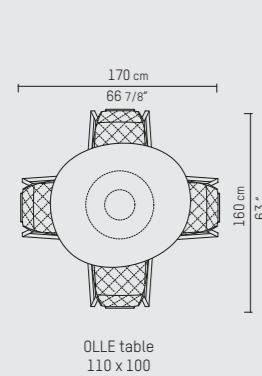

PIETBOON

OLLE  
DINING TABLE

SPECIFICATION  
SPECIFICATIE  
SPEZIFIKATION

**ENGLISH**

Colors oak	Black (BL), Dark brown (WE), Taupe (TP), Grey (GR), Grey brown (GB), Natural (BG), Dust grey (DG), Smoke grey (SG), White (WH), Opaque white (OW).
Material	Legs: Oak veneered legs with floor protection. Top: Varnished solid oak.
Weight / CBM	110x100 cm                      60 kg / 0,35 m <sup>3</sup> 180x160 cm                      112 kg / 1,30 m <sup>3</sup>